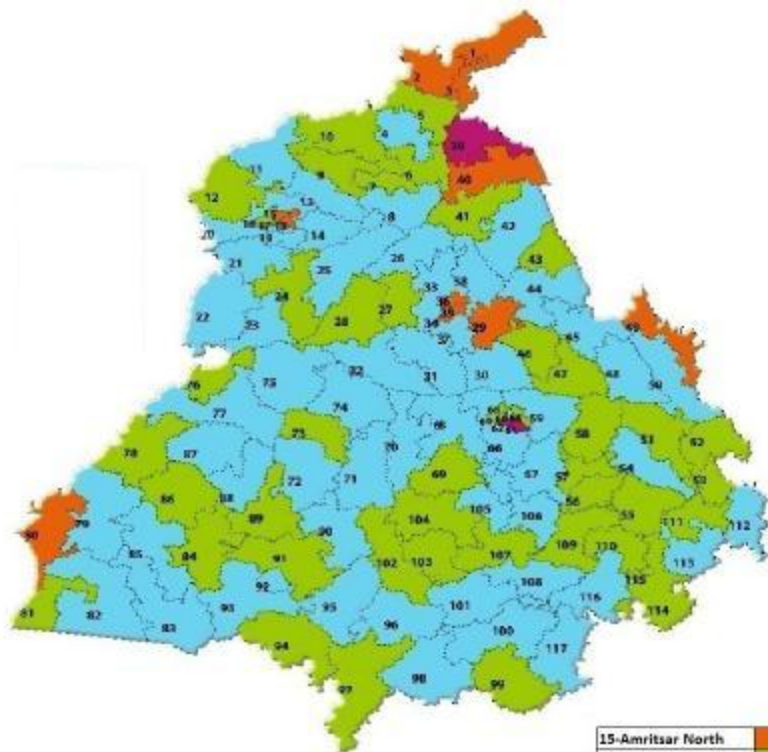

# Vidhan Sabha Elections, 2012

BNP		12
INC		46
SAD		56
IND		3

15-Amritsar North	
16-Amritsar West(SC)	
17-Amritsar Central	
18-Amritsar East	
19-Amritsar South	
34-Jalandhar West(SC)	
35-Jalandhar Central	
36-Jalandhar North	
37-Jalandhar Cantt.	
60-Ludhiana East	
61-Ludhiana South	
62-Atam Nagar	
63-Ludhiana Central	
64-Ludhiana West	
65-Ludhiana North	